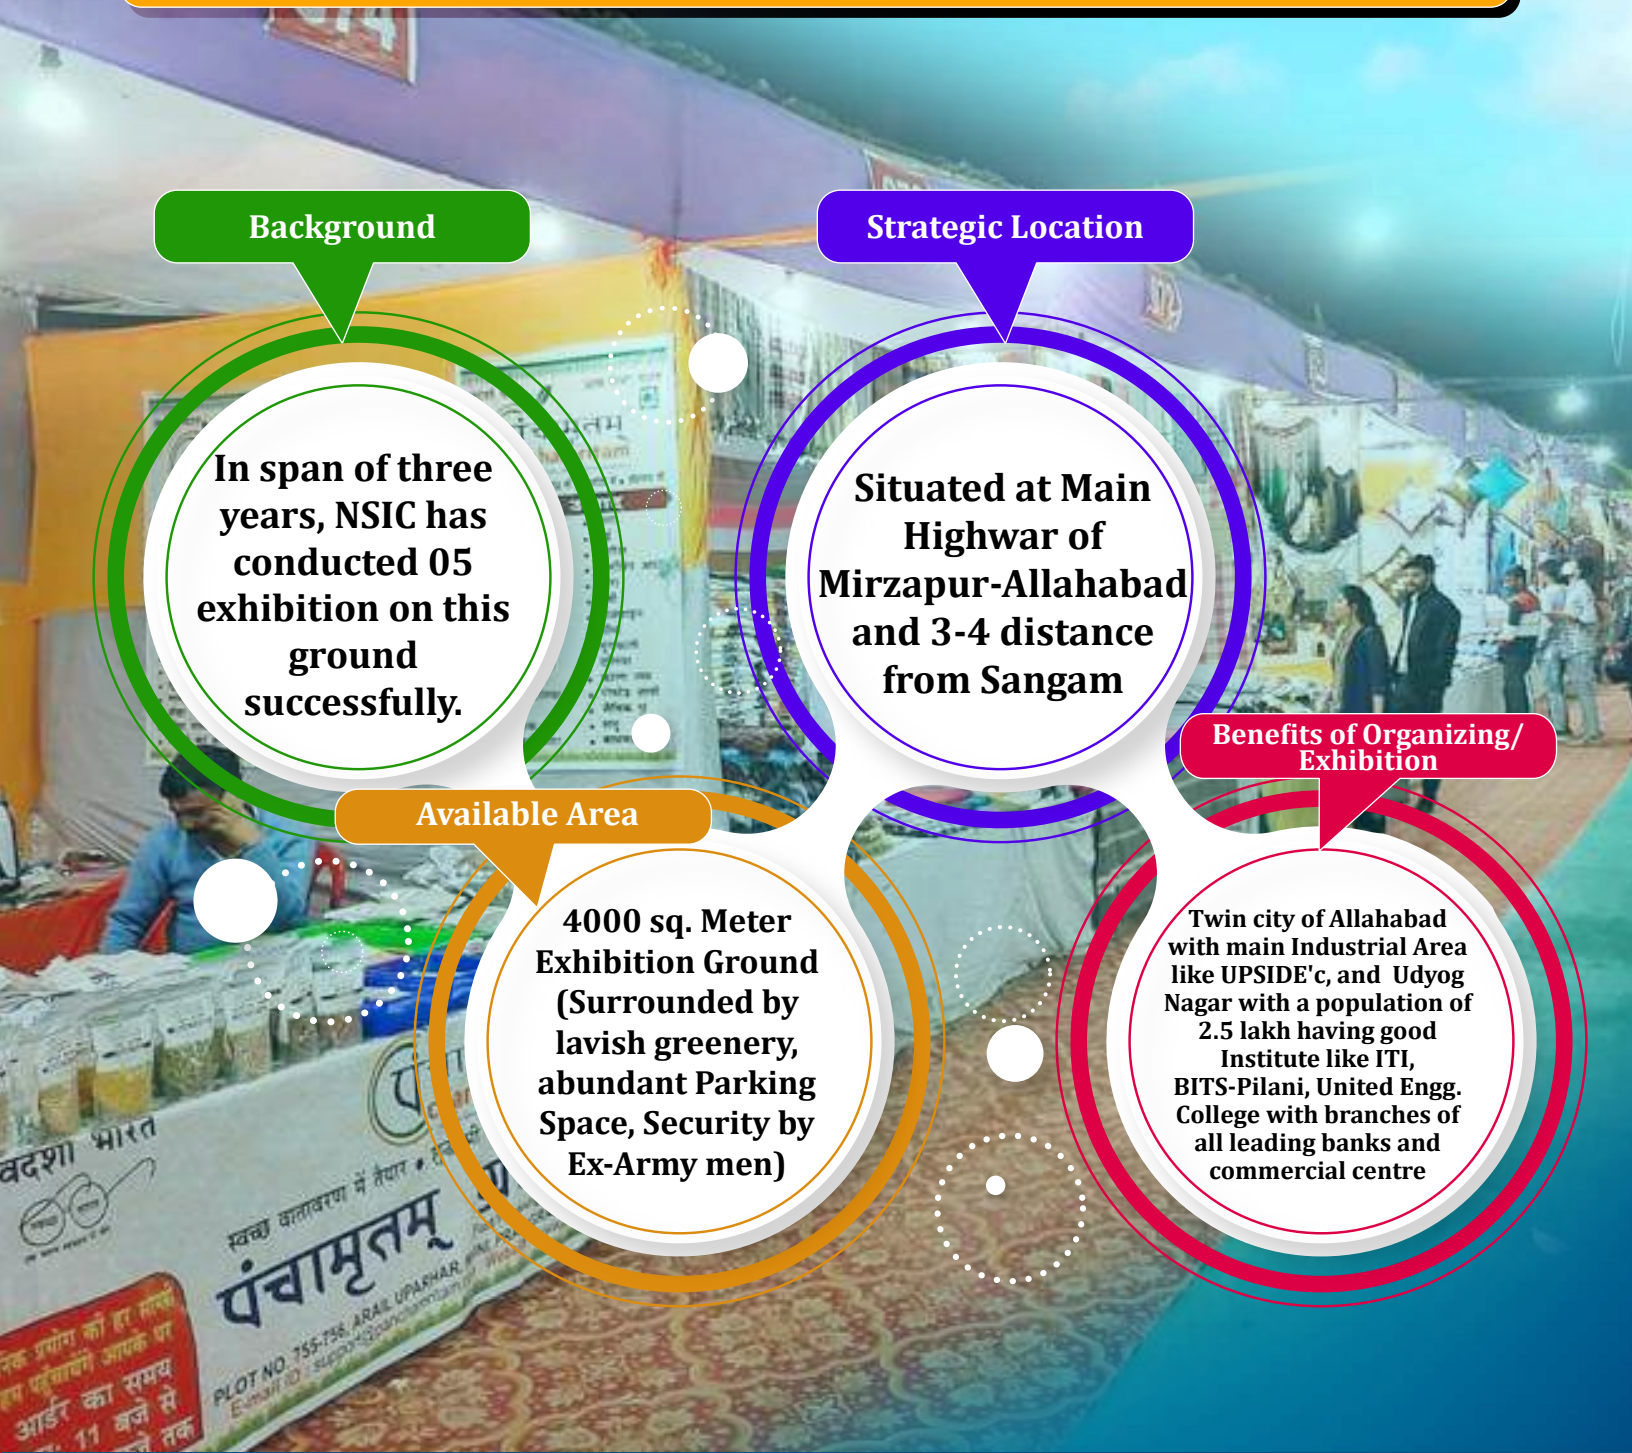

## Background

In span of three years, NSIC has conducted 05 exhibition on this ground successfully.

## Strategic Location

Situated at Main Highwar of Mirzapur-Allahabad and 3-4 distance from Sangam

## Available Area

4000 sq. Meter Exhibition Ground (Surrounded by lavish greenery, abundant Parking Space, Security by Ex-Army men)

## Benefits of Organizing/Exhibition

Twin city of Allahabad with main Industrial Area like UPSIDE'c, and Udyog Nagar with a population of 2.5 lakh having good Institute like ITI, BITS-Pilani, United Engg. College with branches of all leading banks and commercial centre