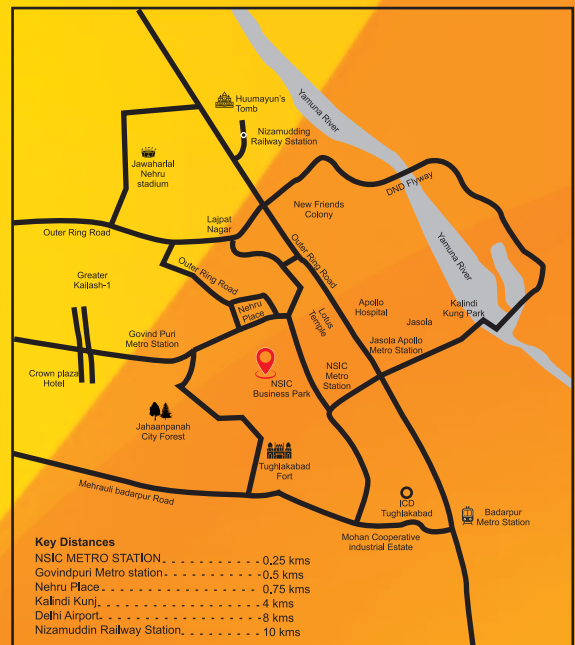

## Highlights

**AMPLE  
PARKING**

**OPPOSITE  
NSIC METRO  
STATION**

**24X7  
SECURITY**

**EASY  
CONNECTIVITY  
TO ALL MAJOR  
LANDMARKS**

**IN THE MIDST  
OF GREEN  
BELT**